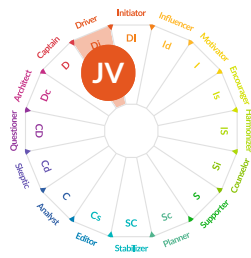

Driver (Di)

Jake Vayda 

Pastor

Jake tends to be an enthusiastic adventurer, serious and decisive in execution.

AMBITIOUS

DETERMINED

CONFIDENT

 My Personality ...

Driver (Di)

Jake may feel most comfortable taking charge of a situation. Their natural energy, drive for improvement, and desire for constant stimulation can help make them an influential leader.

Ambitious

Opportunities to advance

Making quick decisions

Leading others

Ambitious goals

 **Drainers**

Over-planning

Failing to achieve goals

Slow, drawn-out events